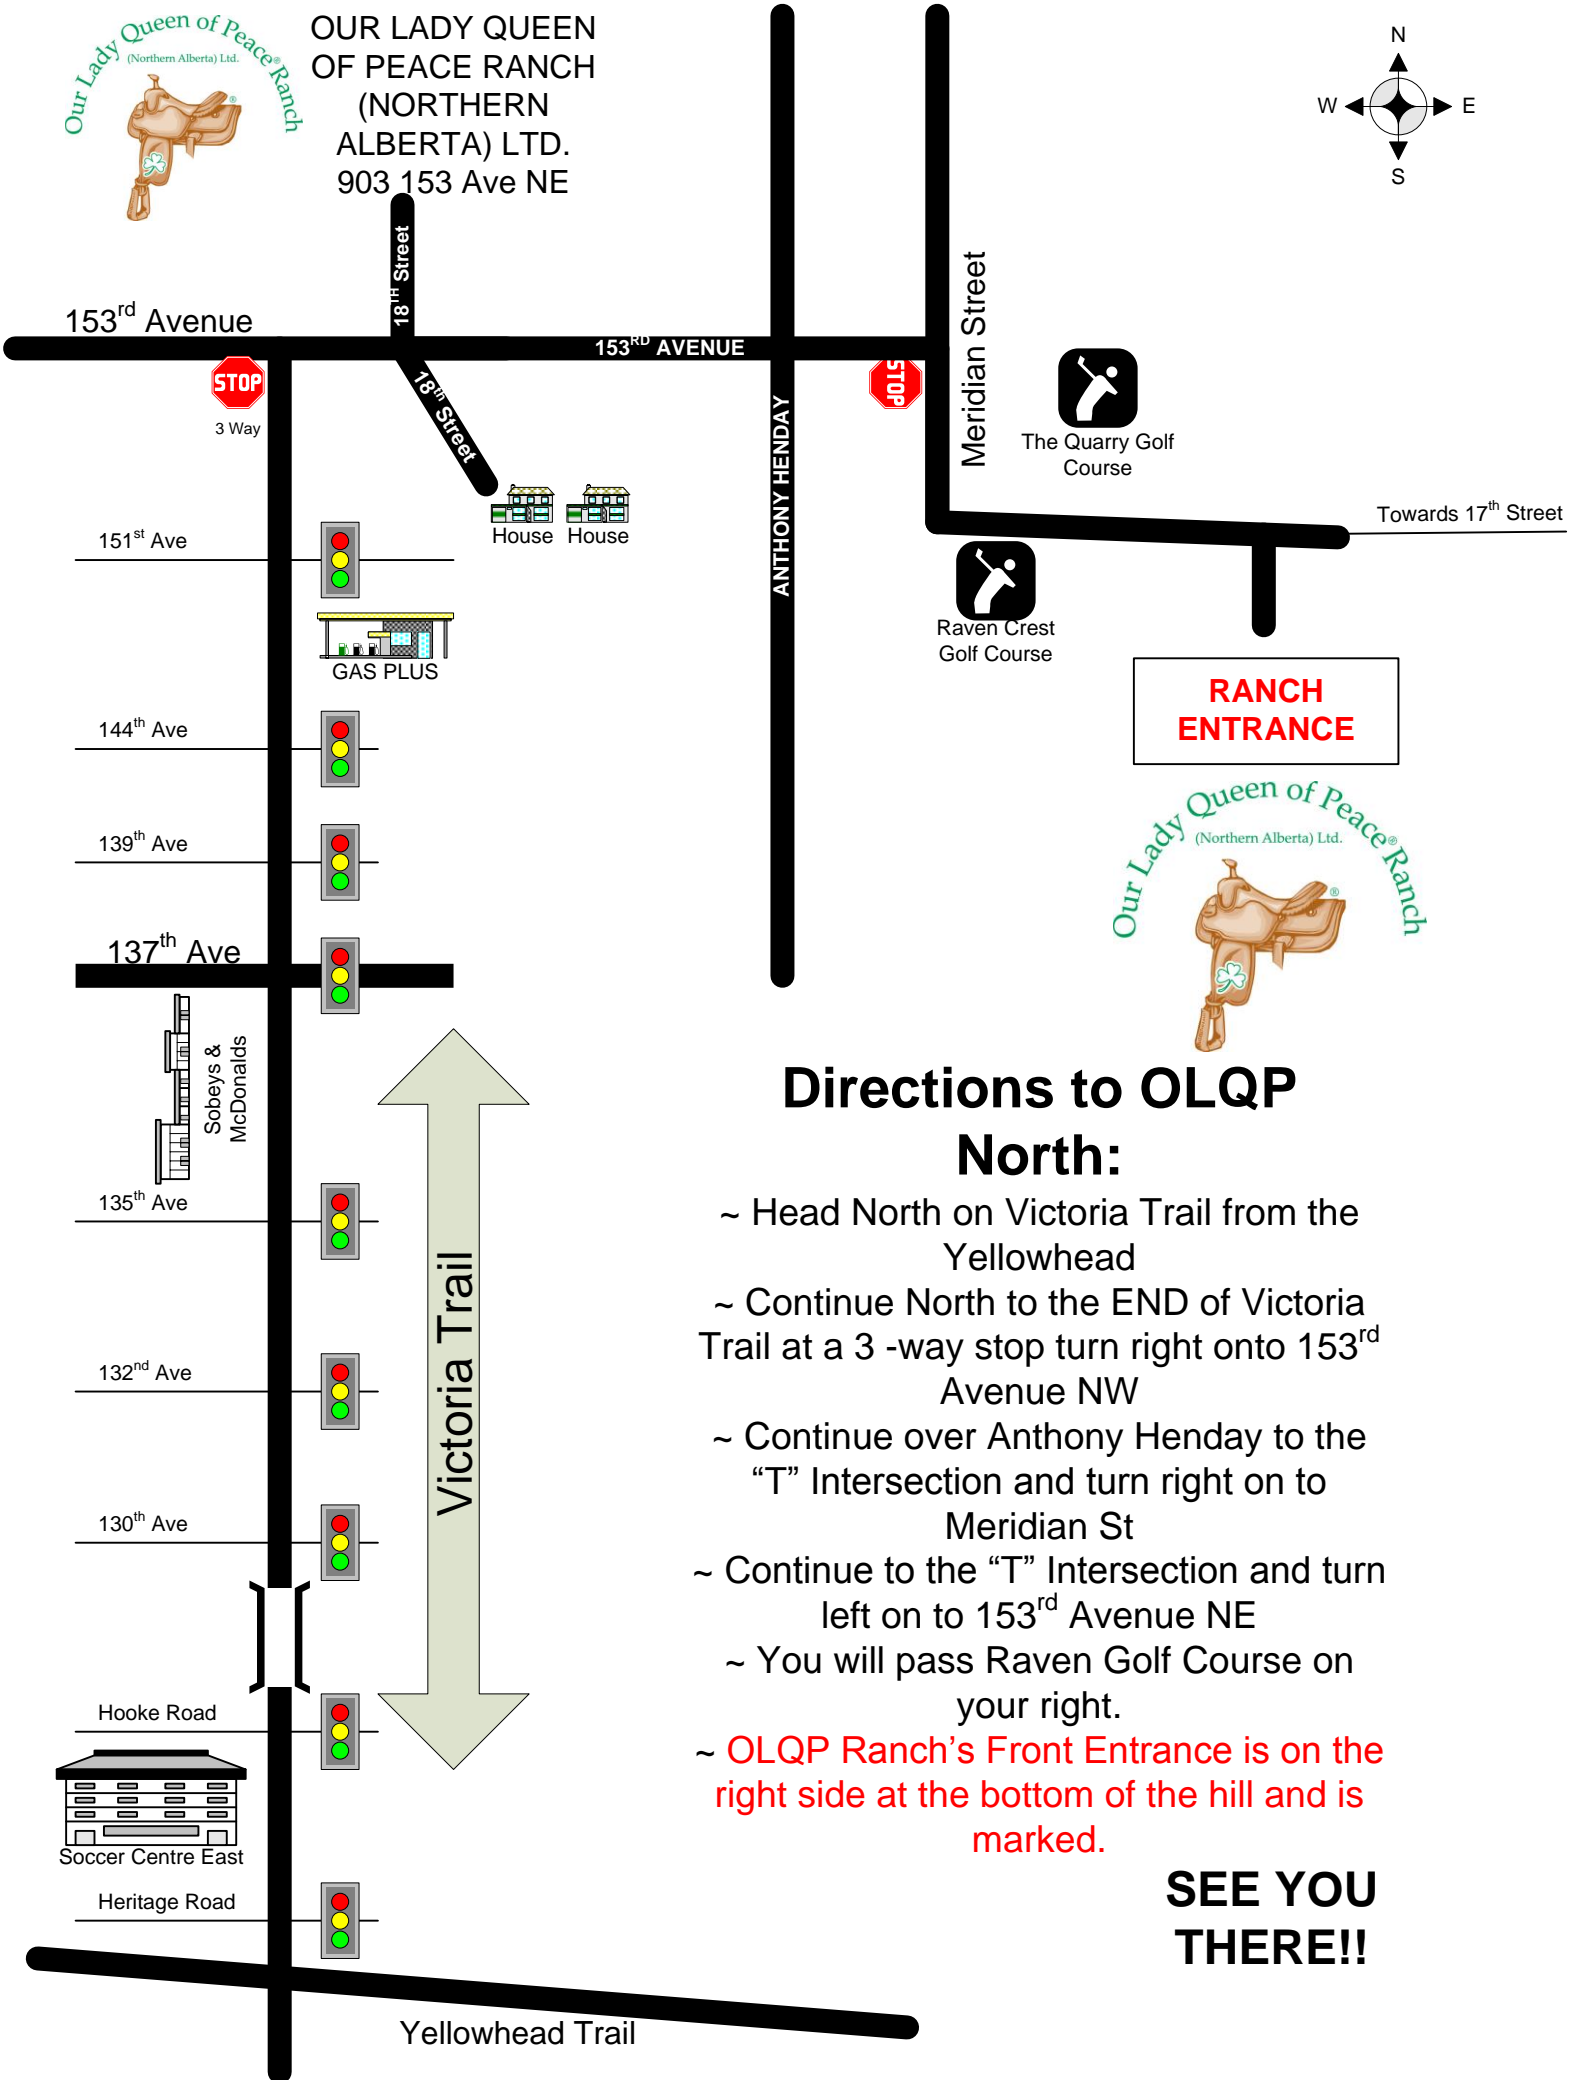

OUR LADY QUEEN
OF PEACE RANCH
(NORTHERN
ALBERTA) LTD.
903 153 Ave NE

Directions to OLQP North:

- ~ Head North on Victoria Trail from the Yellowhead
- ~ Continue North to the END of Victoria Trail at a 3 -way stop turn right onto 153rd Avenue NW
- ~ Continue over Anthony Henday to the "T" Intersection and turn right on to Meridian St
- ~ Continue to the "T" Intersection and turn left on to 153rd Avenue NE
- ~ You will pass Raven Golf Course on your right.
- ~ **OLQP Ranch's Front Entrance is on the right side at the bottom of the hill and is marked.**

**SEE YOU
THERE!!**